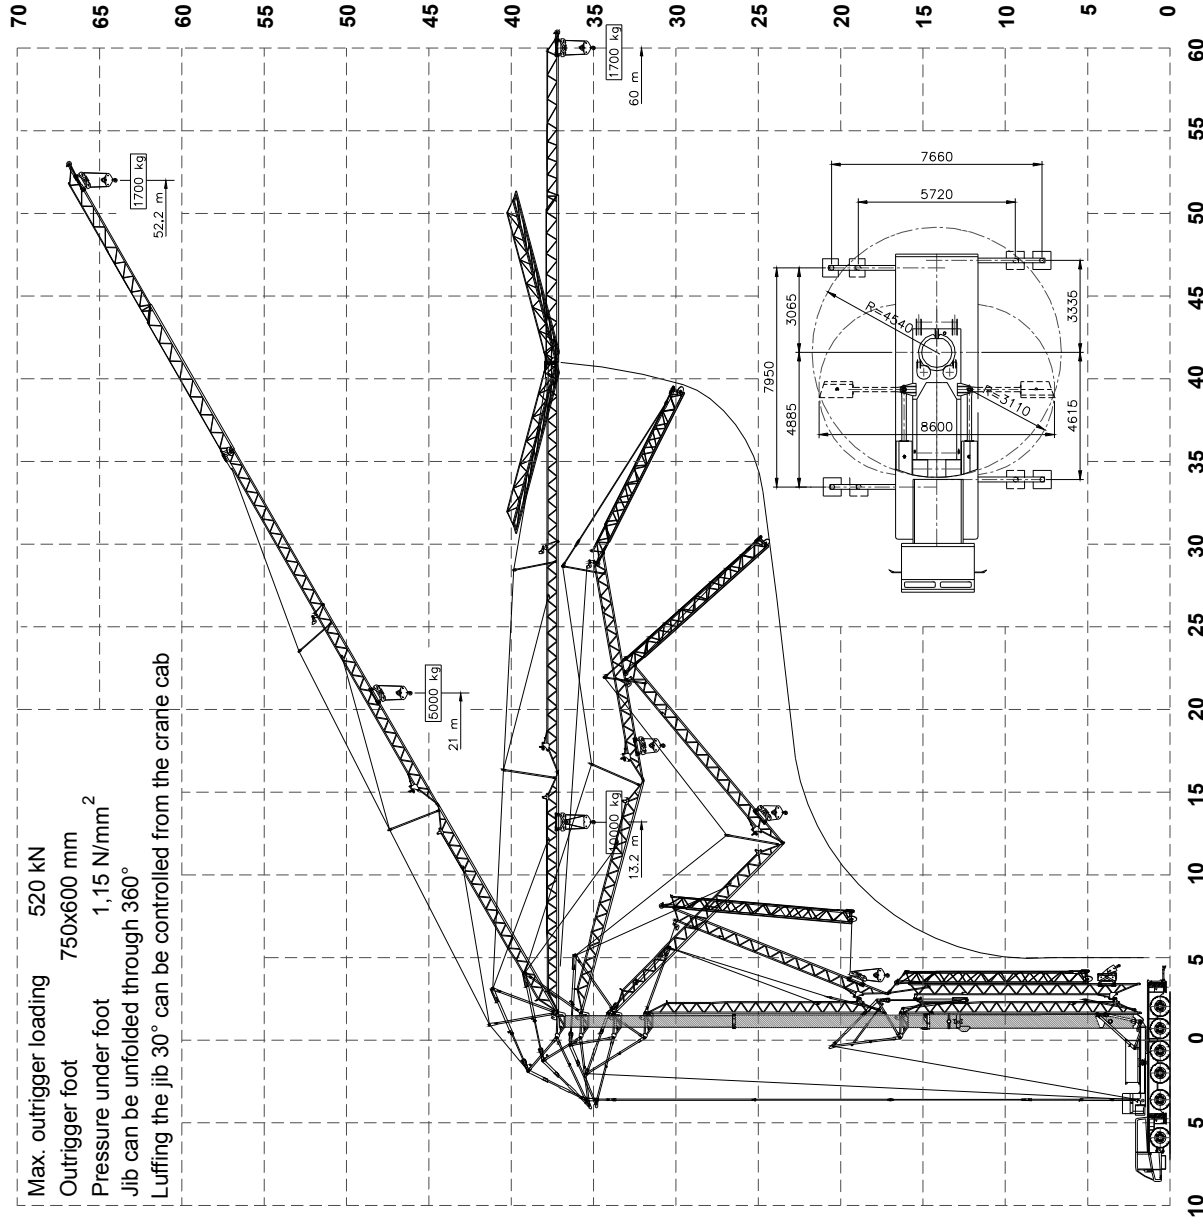

SPIERINGS HYDRAULIC FOLDING CRANE SK 1265 - AT6

**SPIERINGS
KRANEN**
Merwedestraat 15
5347 KZ Oss NL
Tel. +31 (0)412-628964
Fax +31 (0)412-645299

Total weight: 72000 kg
Changes: subject to modifications

SPIERINGS HYDRAULIC FOLDING CRANE SK1265-AT6

Merwedestraat 15
5347 KZ Oss NL
Tel. +31 (0)412-626964
Fax +31 (0)412-645299

Max. outrigger loading 520 kN
 Outrigger foot 750x600 mm
 Pressure under foot 1,15 N/mm²
 Jib can be unfolded through 360°
 Luffing the jib 30° can be controlled from the crane cab

Changes subject to modifications

SPIERINGS HYDRAULIC FOLDING CRANE SK1265-AT6

changes made by manufacturer