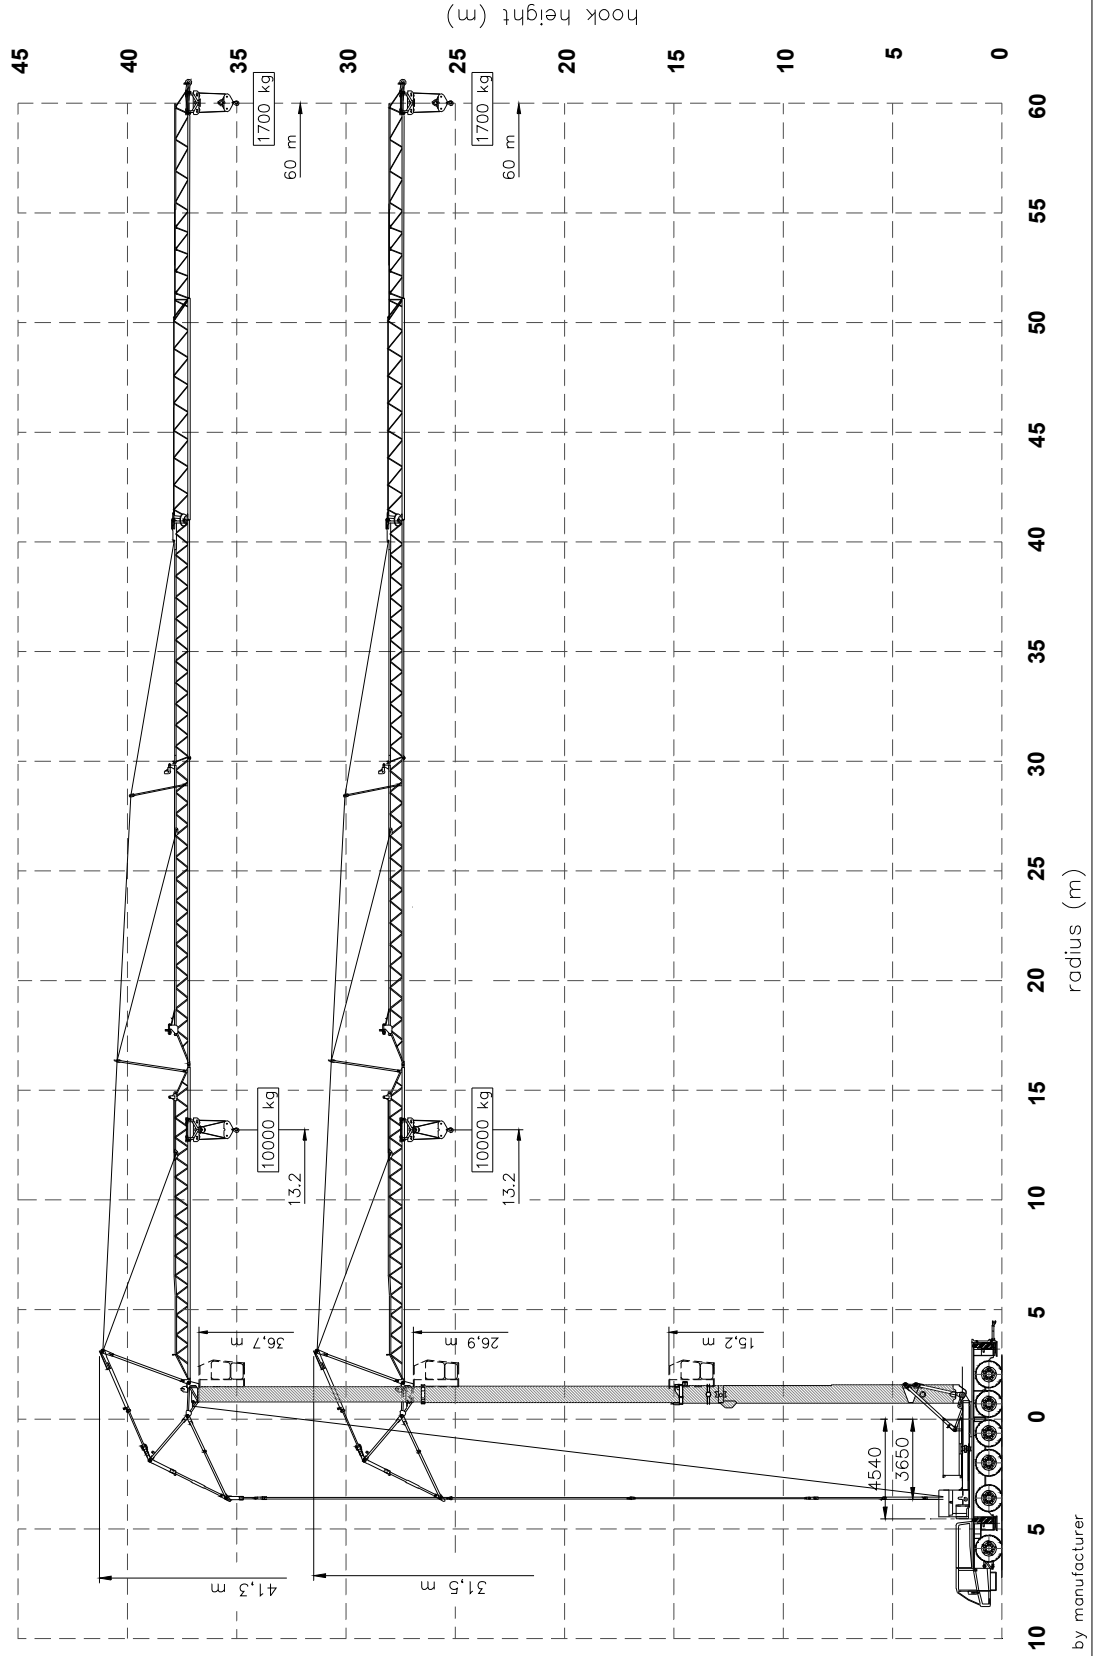

SPIERINGS HYDRAULIC FOLDING CRANE SK 1265 - AT6

**SPIERINGS
KRANEN**
Merwedestraat 15
5347 KZ Oss NL
Tel. +31 (0)412-628964
Fax +31 (0)412-645299

Total weight: 72000 kg
Changes: subject to modifications

SPIERINGS HYDRAULIC FOLDING CRANE SK1265-AT6

Merwedestraat 15
5347 KZ Oss NL
Tel. +31 (0)412-626964
Fax +31 (0)412-645299

Max. outrigger loading 520 kN
 Outrigger foot 750x600 mm
 Pressure under foot 1,15 N/mm²
 Jib can be unfolded through 360°
 Luffing the jib 30° can be controlled from the crane cab

Changes subject to modifications

SPIERINGS HYDRAULIC FOLDING CRANE SK1265-AT6

changes made by manufacturer